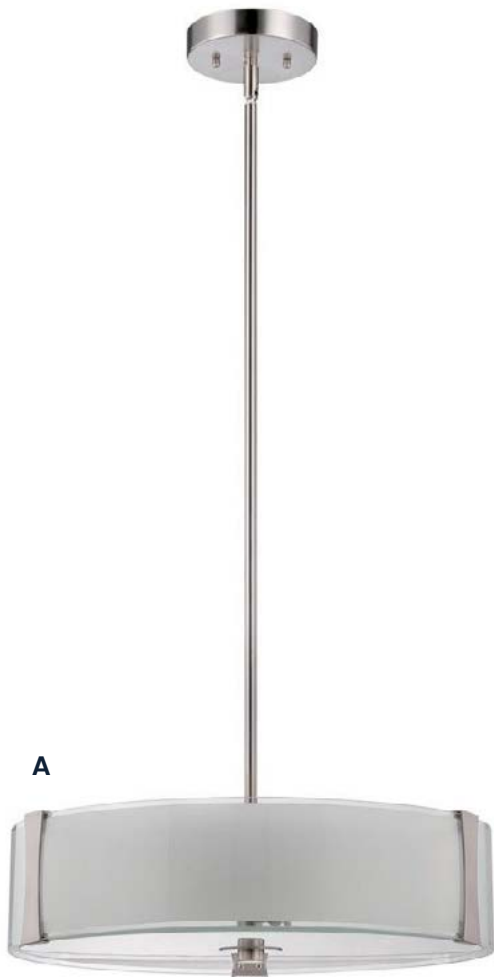

VANITY LIGHTING

	ITEM #	DESCRIPTION	FINISH	DIMENSIONS
A	579300	Vanity with Frosted & Clear Shades	Satin Nickel	W: 24 x H: 8.88 x D: 6.88 in.
B	F25103-64	Vanity with Frosted Seeded Glass	Provincial Bronze	W: 24 x H: 10.25 x D: 6.75 in.
C	F3643-80	Vanity with Faux Alabaster Glass	Bright Satin Nickel	W: 24 x H: 7.25 x D: 7 in.
D	2804PW	Vanity Bar with Frosted Glass	Pewter	W: 30 x H: 6.75 x D: 6 in.
E	577791	LED Vanity with Frosted Glass	Polished Chrome	W: 32.5 x H: 7 x D: 4.38 in.
F	2493775	Vanity with Frosted White Glass	Polished Chrome	W: 29 x H: 11 x D: 8 in.
G	F2804-80	Dimmable Vanity with Opal Glass	Bright Satin Nickel	W: 31.25 x H: 13.63 x D: 5.13 in.

FLUSH MOUNT LIGHTING

	ITEM #	DESCRIPTION	FINISH	DIMENSIONS
A	PP574530	Outdoor Ceiling Light	White	W: 14.25 x H: 5.5 in.
B	563116	Light with Alabaster Glass	Brushed Nickel	W: 13 x H: 4 in.
C	614018	Fluorescent Ceiling Light	Brushed Nickel	W: 14 x H: 3.88 in.
D	F8626-30	Dimmable LED Disk Light	White	W: 7.5 x H: 1.13 in.

COMMERCIAL CEILING LIGHTS

	ITEM #	DESCRIPTION	FINISH	DIMENSIONS
A	FMFL 30840 SATL BN	Linear Saturn LED Fixture	Brushed Nickel	W: 10 x H: 2.81 x L: 47.66 in.
B	10813BN	Fluorescent Ceiling Light	Brushed Nickel	W: 9.88 x L: 48.50 in.

CHANDELIER

A

	ITEM #	DESCRIPTION	FINISH	DIMENSIONS
A	6227400	5 Light Chandelier	Brushed Nickel	W: 5 x H: 18.5 x D: 2.63 in.

SEMI-FLUSH CEILING FIXTURE

	ITEM #	DESCRIPTION	FINISH	DIMENSIONS
A	F9515-80	LED Pendant with Etched Glass	Bright Satin Nickel	Dia: 18 x H: 52 in.
B	2493772	Light with Frosted White Glass	Chrome with BN Accents	W: 24.75 x H: 23.63 in.
C	4341-BN	LED Light with Acrylic Lens	Brushed Nickel	W: 12 x H: 9.63 in.